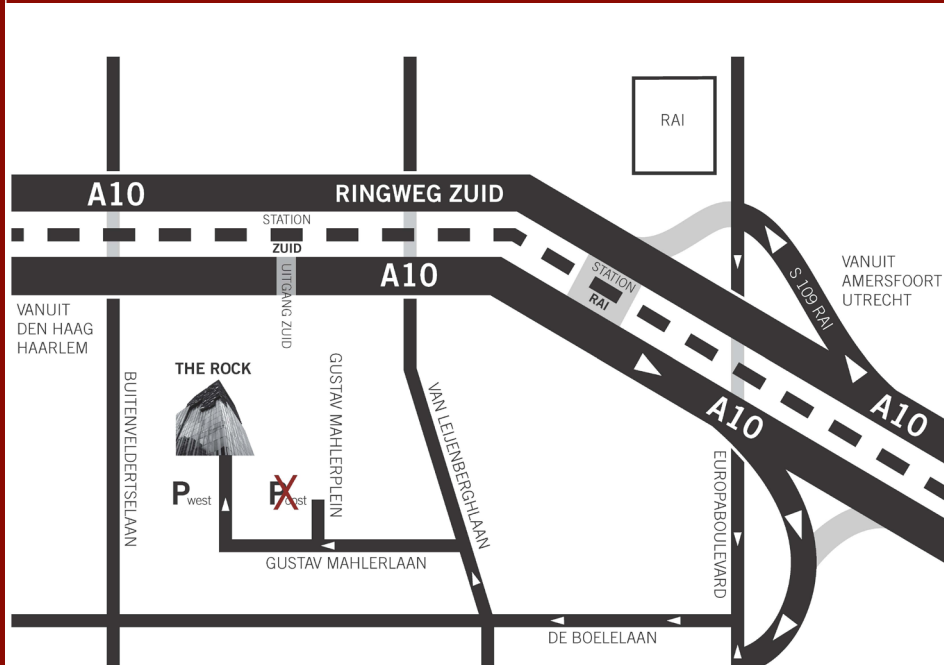

# Route

## De Brauw Blackstone Westbroek

The office of De Brauw Blackstone Westbroek is located in 'The Rock' at Claude Debussylaan 80 in Amsterdam.

## Car

From Utrecht (A2) / Amersfoort (A1): take the Amsterdam Ring Road A10 exit S109 (RAI). At the end of the exit turn left and then take the first right into the 'De Boelelaan' at the traffic lights; you will see the Novotel across the street.

From Den Haag (A4) / Zaanstad (A8) / Haarlem (A9/A4): take the Amsterdam Ring Road A10 exit S109 (RAI). At the end of the exit turn right (WTC) and take an immediate left into the 'De Boelelaan'. At the traffic lights you will see the Holiday Inn across the street. Then follow the directions above (Utrecht, Amersfoort) from the second paragraph.